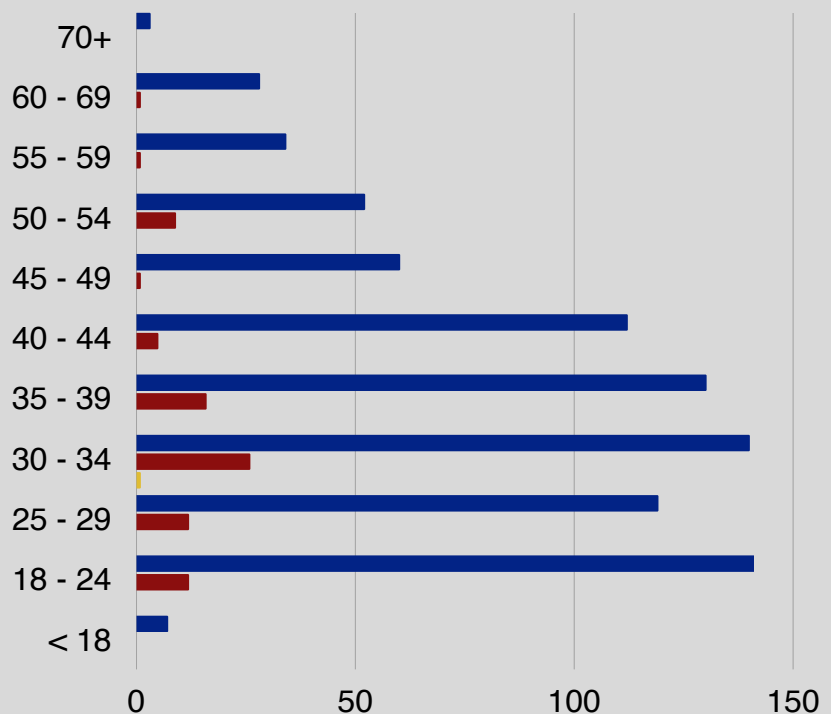

Suffolk County Sheriff's Office

Suffolk County Correctional Facilities Inmate Population May 22, 2023

Jail Population Breakdown by Gender

Population by Age & Gender

Population by Race

Population by Ethnicity

Number of Sentenced Inmates

YAPHANK
RIVERHEAD

Top 10 Towns by Residence

Top 10 Holding Charges

Visitor Statistics