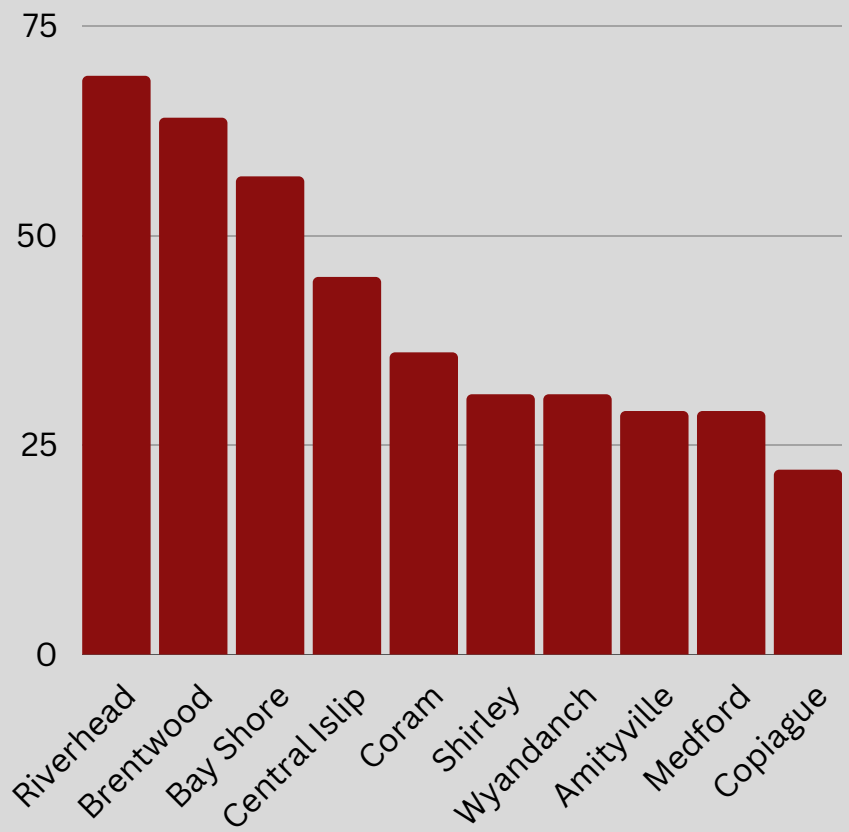

Suffolk County Sheriff's Office

Suffolk County Correctional Facilities Inmate Population May 22, 2023

Jail Population Breakdown by Gender

Population by Age & Gender

Population by Race

Population by Ethnicity

Number of Sentenced Inmates

YAPHANK
RIVERHEAD

Top 10 Towns by Residence

Top 10 Holding Charges

Visitor Statistics