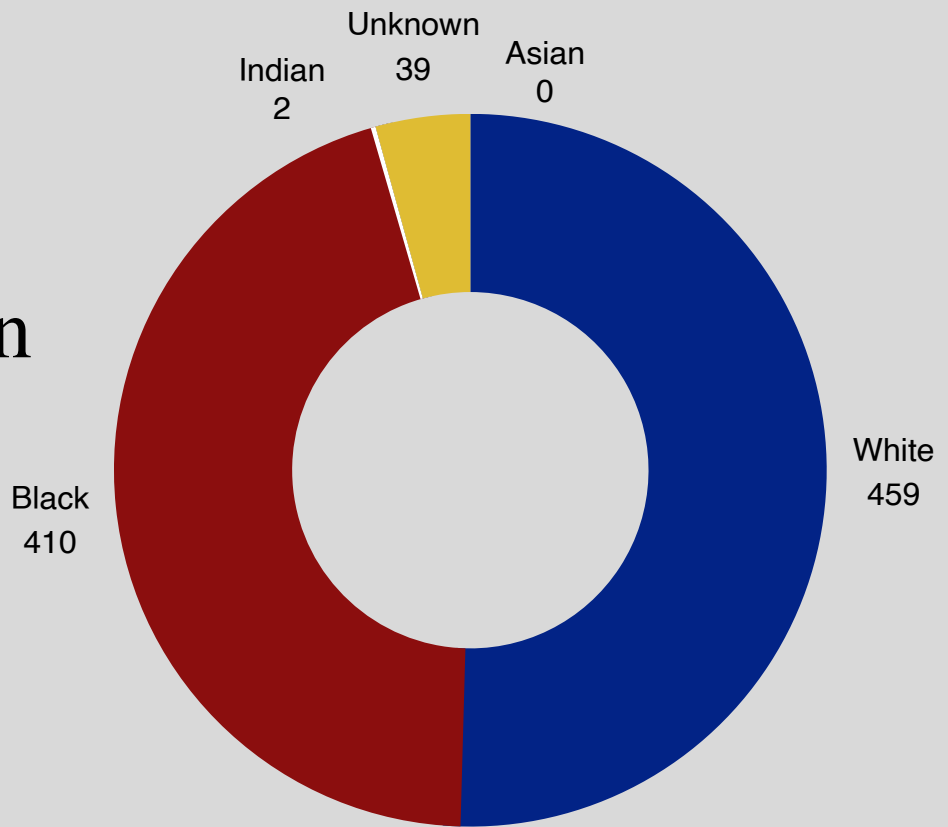

Suffolk County Sheriff's Office

Suffolk County Correctional Facilities Inmate Population May 22, 2023

Jail Population Breakdown by Gender

Population by Age & Gender

Population by Race

Population by Ethnicity

Number of Sentenced Inmates

YAPHANK
RIVERHEAD

Top 10 Towns by Residence

Top 10 Holding Charges

Visitor Statistics