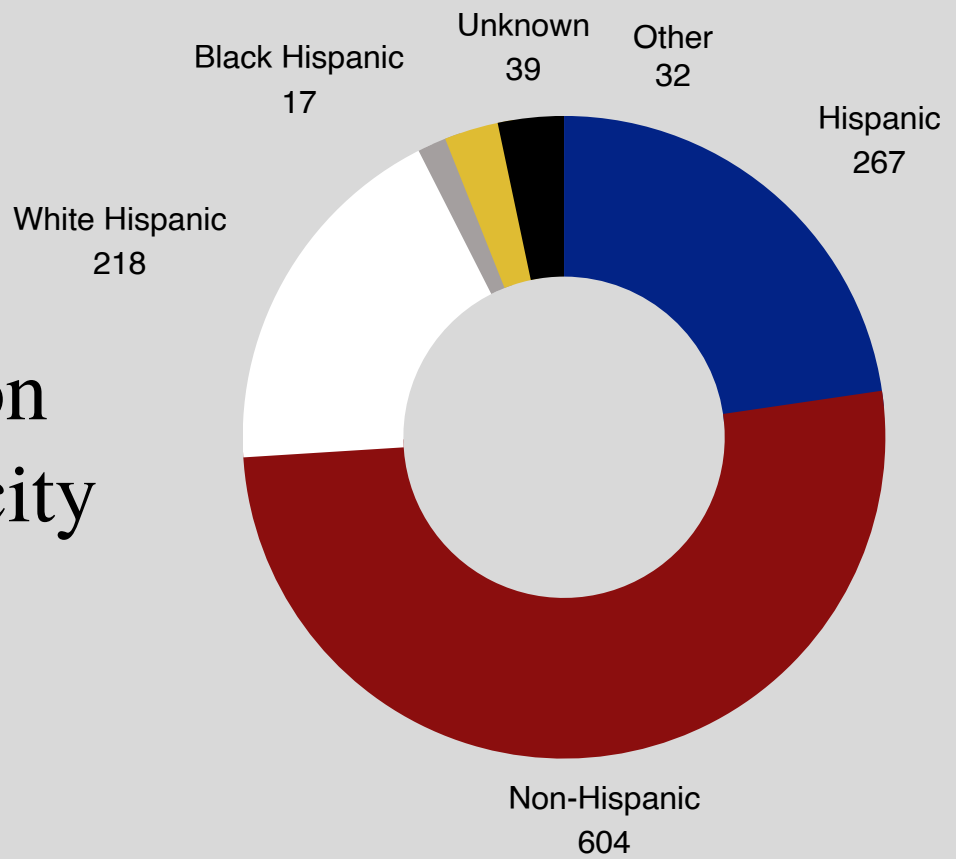

Suffolk County Sheriff's Office

Suffolk County Correctional Facilities Inmate Population May 22, 2023

Jail Population Breakdown by Gender

Population by Age & Gender

Population by Race

Population by Ethnicity

Number of Sentenced Inmates

YAPHANK
RIVERHEAD

Top 10 Towns by Residence

Top 10 Holding Charges

Visitor Statistics