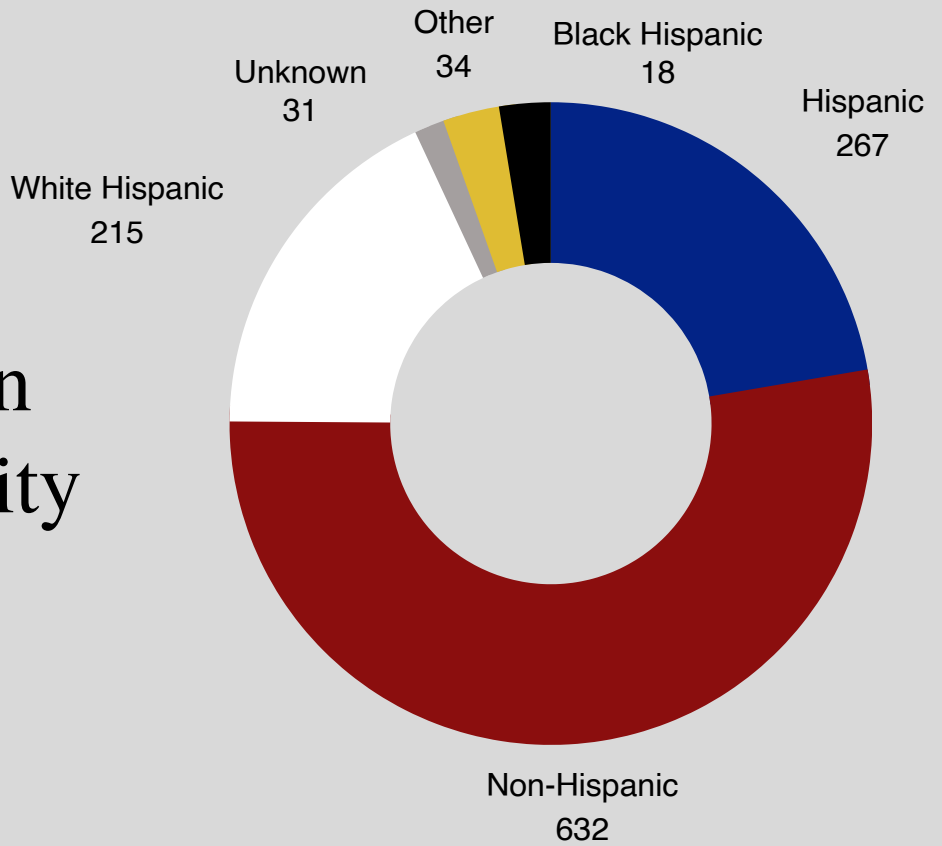

Suffolk County Sheriff's Office

Suffolk County Correctional Facilities Inmate Population March 13, 2023

Jail Population Breakdown by Gender

Population by Age & Gender

Population by Race

Population by Ethnicity

Number of Sentenced Inmates

YAPHANK
RIVERHEAD

Top 10 Towns by Residence

Top 10 Holding Charges

Visitor Statistics