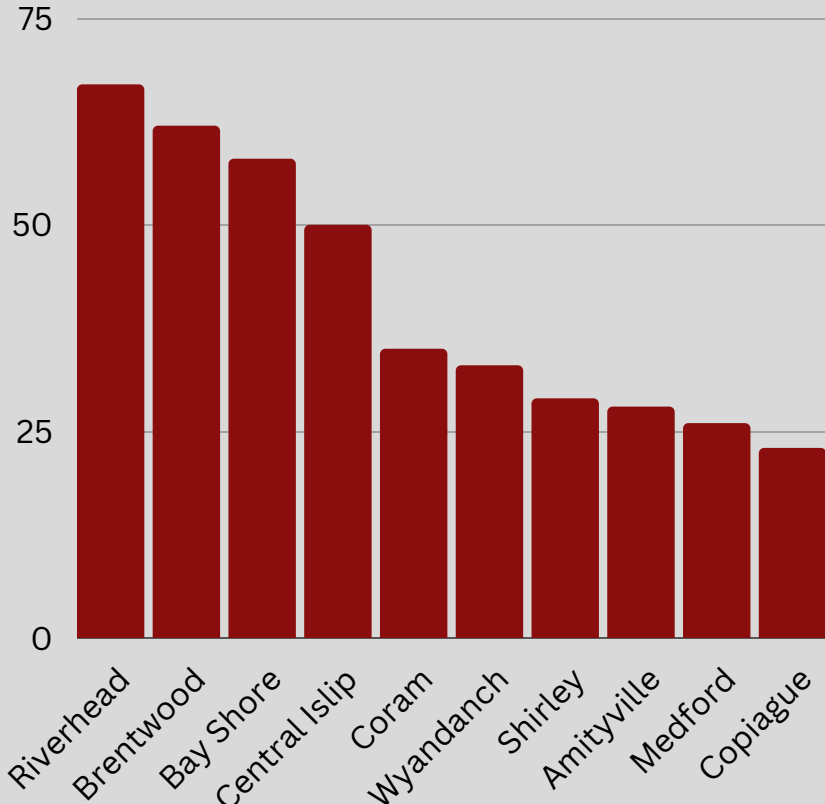

Suffolk County Sheriff's Office

Suffolk County Correctional Facilities Inmate Population March 13, 2023

Jail Population Breakdown by Gender

Population by Age & Gender

Population by Race

Population by Ethnicity

Number of Sentenced Inmates

YAPHANK
RIVERHEAD

Top 10 Towns by Residence

Top 10 Holding Charges

Visitor Statistics