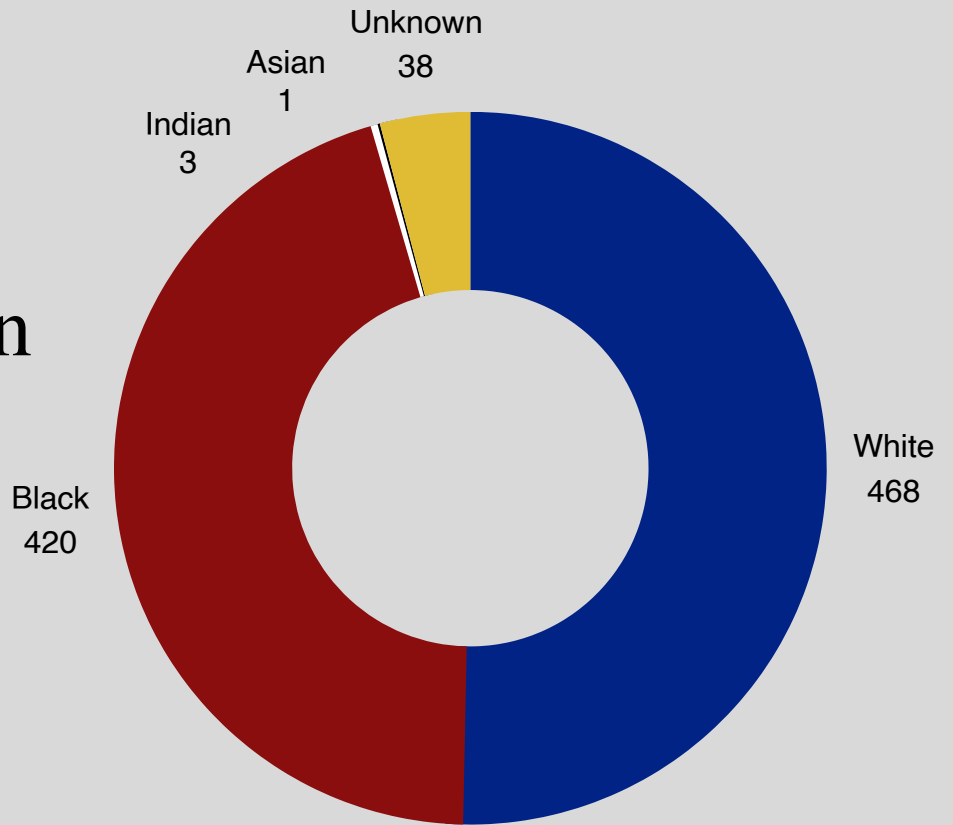

Suffolk County Sheriff's Office

Suffolk County Correctional Facilities Inmate Population March 13, 2023

Jail Population Breakdown by Gender

Population by Age & Gender

Population by Race

Population by Ethnicity

Number of Sentenced Inmates

YAPHANK
RIVERHEAD

Top 10 Towns by Residence

Top 10 Holding Charges

Visitor Statistics